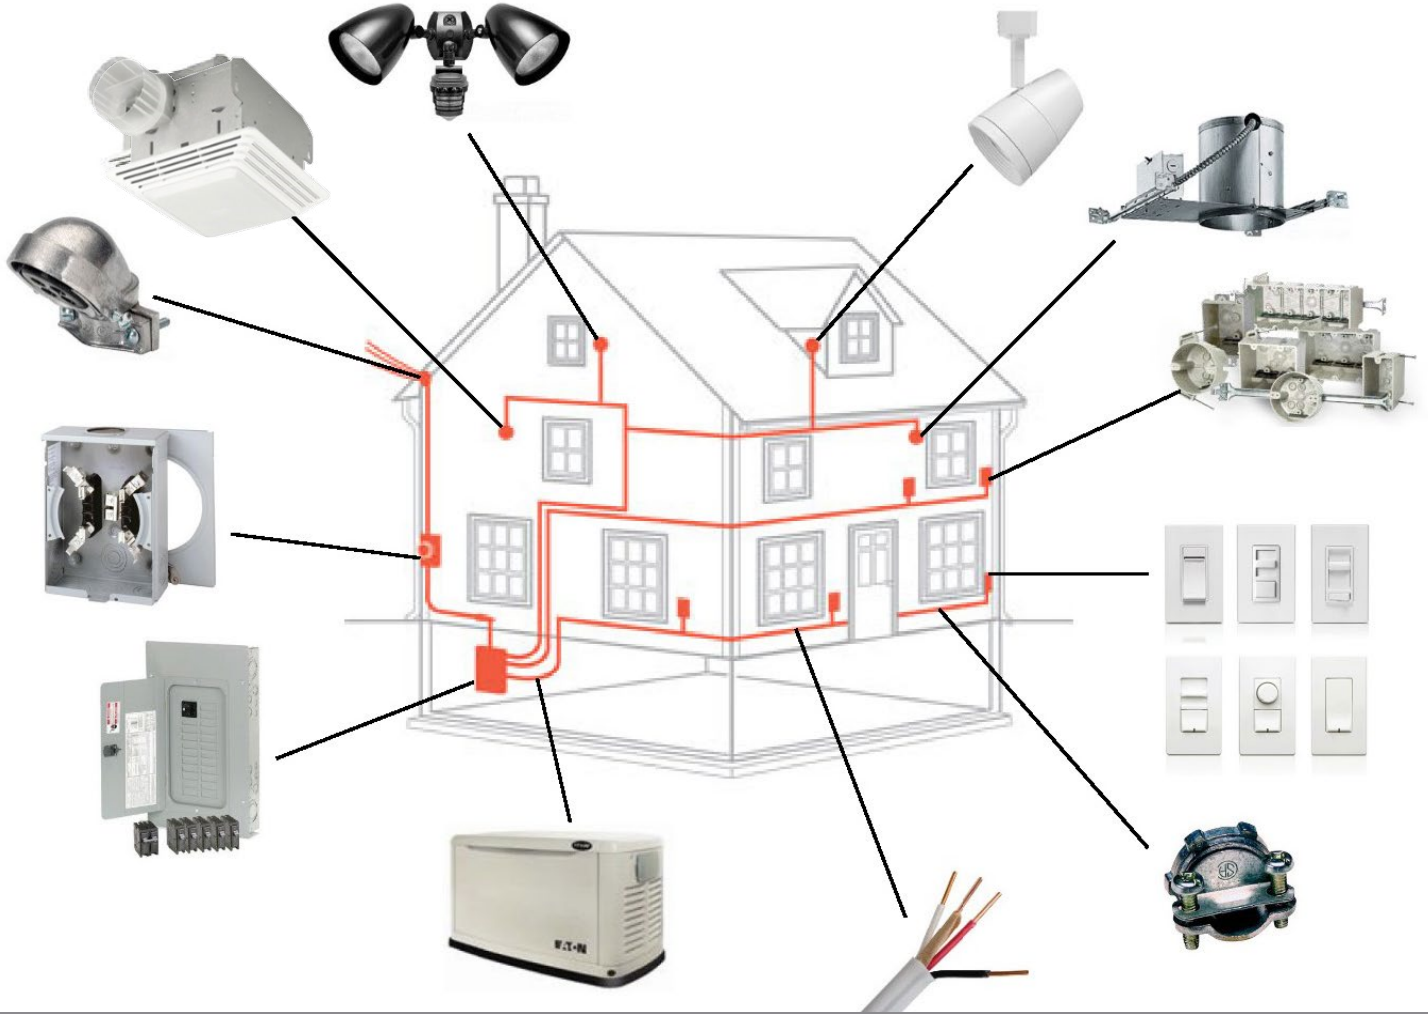

LEFF RESIDENTIAL

Leff Stocks a Full Line of Rough-In & Finish Residential Electrical Products

From the Transformer to the Meter, to the Load Center, to the Receptacles and Fixtures and everything in between, Leff Electric stocks a full line of Residential Electrical Products that allows you to get everything you need all at once, saving you valuable time and money!