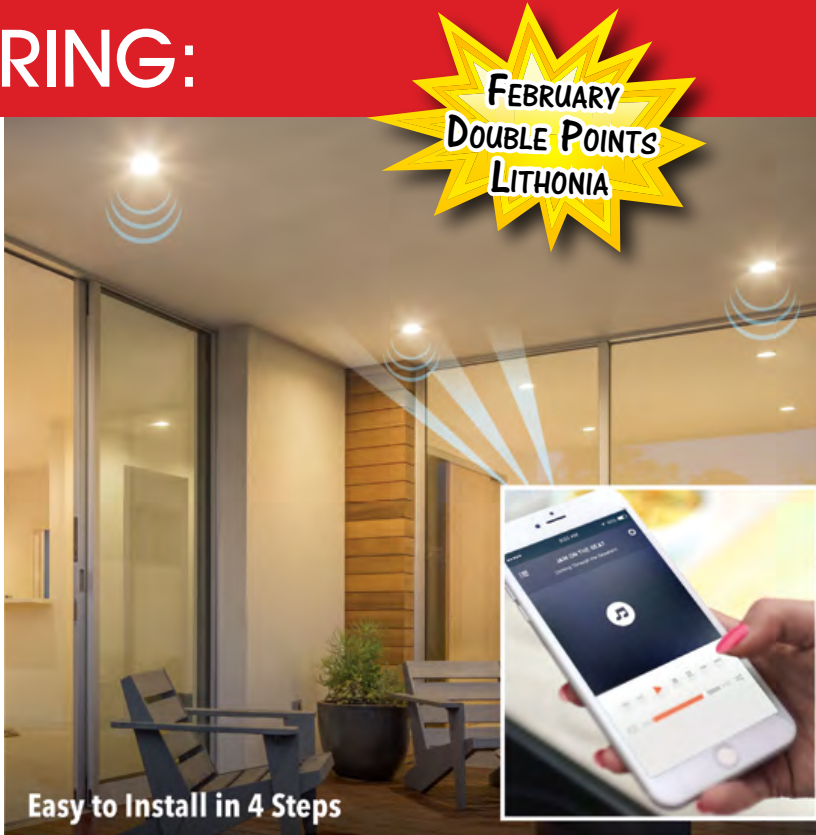

ELYRIA COUNTER DAY!

FRIDAY, FEBRUARY 15TH, 11:30-1:00

FEATURING:

LED Recessed Downlight with Integrated Bluetooth® Speaker

- Fits in standard 6" apertures and recessed cans
- Speaker wirelessly connects to most Bluetooth enabled devices
- Compatible with all music streaming apps
- Wirelessly pair up to 8 speaker downlights
- TRIAC dimmable to 10%
- Wet location listed
- 90CRI standard