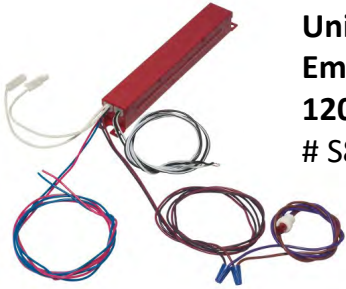

LEFF ELYRIA COUNTER DAY!

FRIDAY, OCTOBER 26TH 7:30-9:30 AM

FEATURING NEW ITEMS FROM

**Universal 5 Watt LED
Emergency Driver;**
120-277 Volts
S8000

**Keyless Porcelain
Mogul Base Receptacle**
90-483

90 Watt LED HID Replacement;
5000K; Mogul Extended
S29679

**Built-in Motion Sensor
63 Watt LED HID Replacement;**
5000K; Mogul Base; 100-277 volts
S8989

SERVING BREAKFAST

42307 North Ridge Rd

Headquarters | 4700 Spring Rd, Brooklyn Hts, OH 44131 | 216.432.3000 | www.LEFFELECTRIC.COM