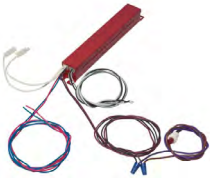

Universal 5 Watt LED Emergency Driver; 120-277 Volts

1. 24 hour recharge time
   - 1.8 Watt standby power
   - > 90 minute operation from lithium ion battery
2. # SAT S8000 LED EMERGENCY DRIVER