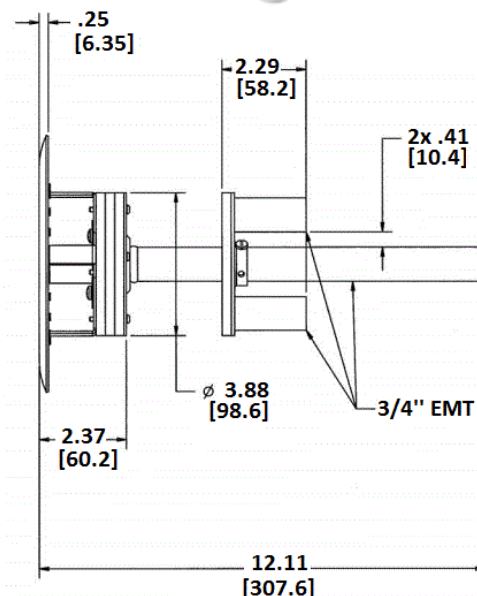

Fire-Rated Poke-Throughs

SystemOne Flush

4-Inch Diameter Core Hole

HUBBELL

Features

- One 3/4" EMT for Power, Two 3/4" EMT for Low Voltage
- Cover Orderd Separately
- Sub-Plate Ordered Separately

Ordering Information

- Fire-Rated Poke Through Fitting Only.
- Requires Cover and Sub-Plate for Complete Installation

Catalog Number	UPC Number	Cover Series	Core Hole Diameter
S1PT4X4FIT	783585371399	S1CFC	4-Inch

Minimum Deck Thickness	Connection Type
2.25" Over Metal Deck	Flush

Standards

cULus Listed
 UL scrub water compliant
 ADA Compliant

Specifications

Cover load rating	300 lbs. static load through 3" diameter mandral
Access cover material (ordered separately)	Die cast aluminum
Fire Rating	1 - 4 Hour Fire Rating

Required

Covers and Sub-Plates

[Click here](#)

Accessories

Junction Box - 27 Cubic Inch	S1FRPTJB
4" Pre-Pour Tube, removed need for core hold drilling	S1R4PPT

LEFFELECTRIC

Headquarters | 4700 Spring Rd, Brooklyn Hts, OH 44131 | 216.432.3000 | www.LEFFELECTRIC.COM